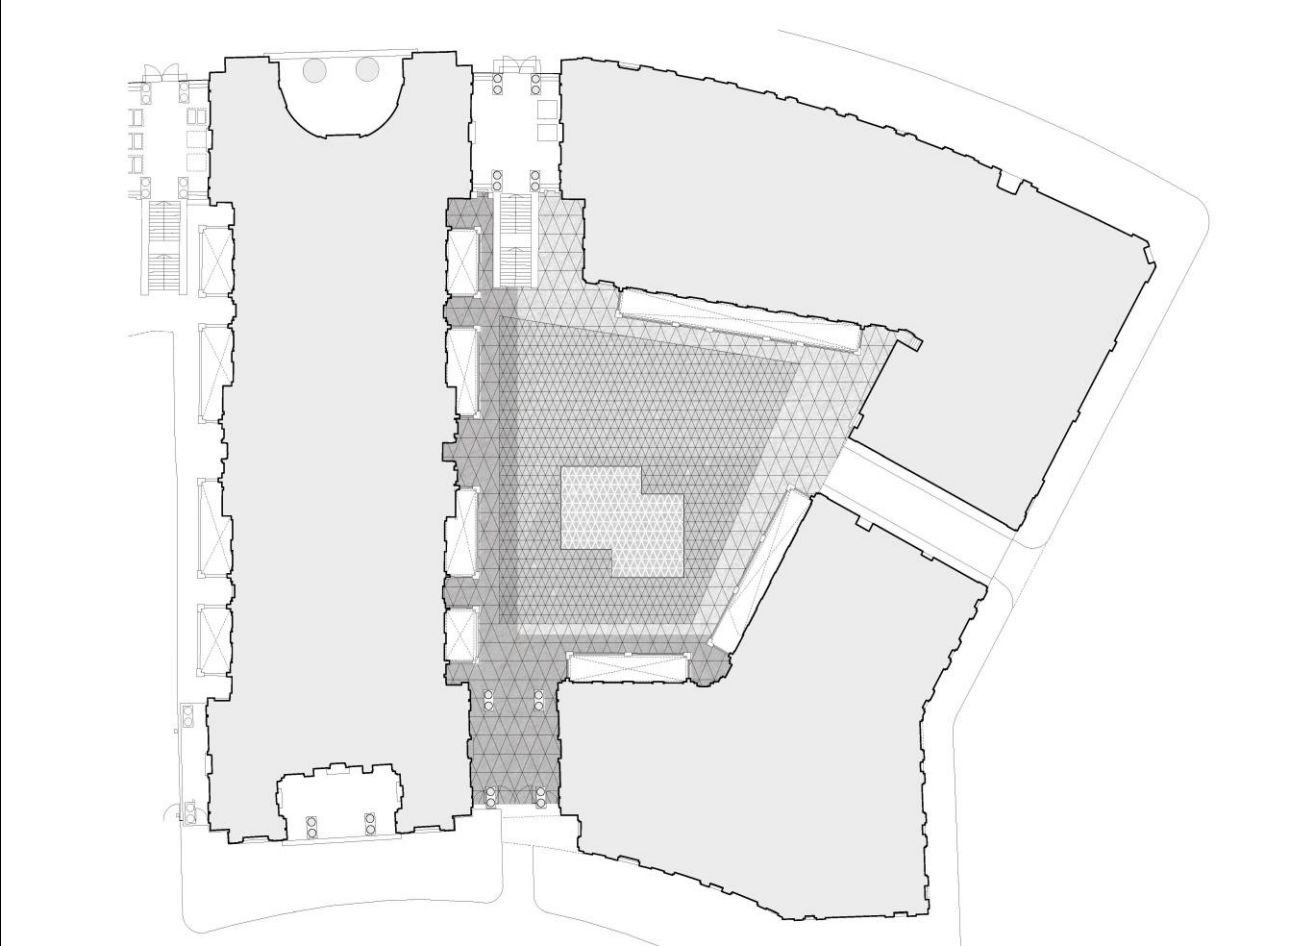

Activating the East Courtyard