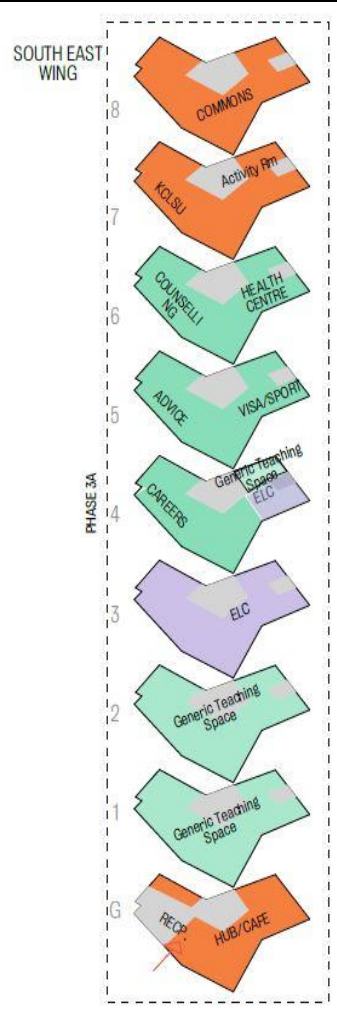

# Room 101, the torture chamber in George Orwell's 1984, was named after a conference room at the BBC where Orwell would have to sit through tortuously boring meetings

Feb 7, 2017 Goran Blazeski

BVSH HOVSE

# King's College London - Strand Campus

# Activating the East Courtyard