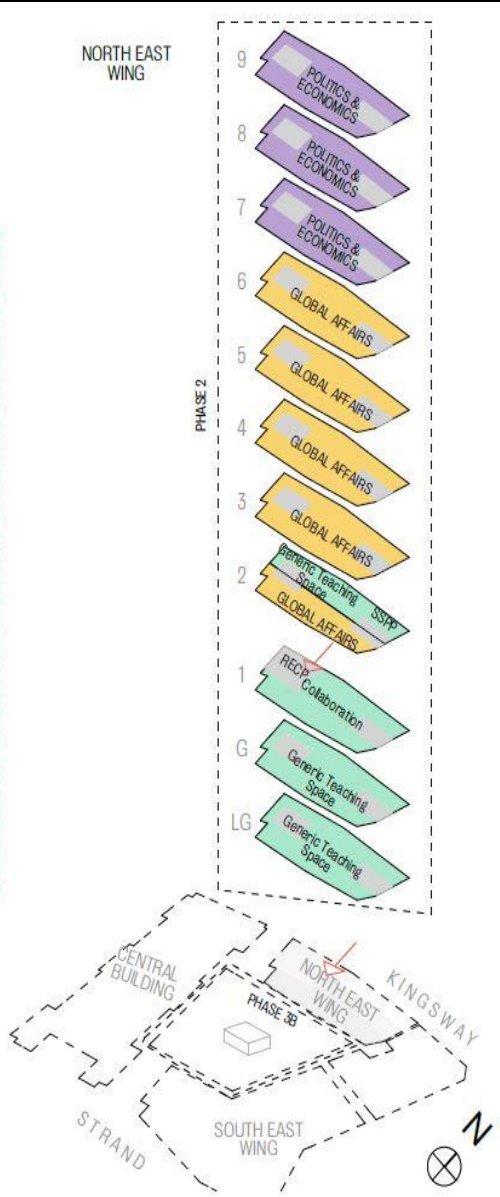

# Room 101, the torture chamber in George Orwell's 1984, was named after a conference room at the BBC where Orwell would have to sit through tortuously boring meetings

Feb 7, 2017 Goran Blazeski

BVSH HOVSE

# King's College London - Strand Campus